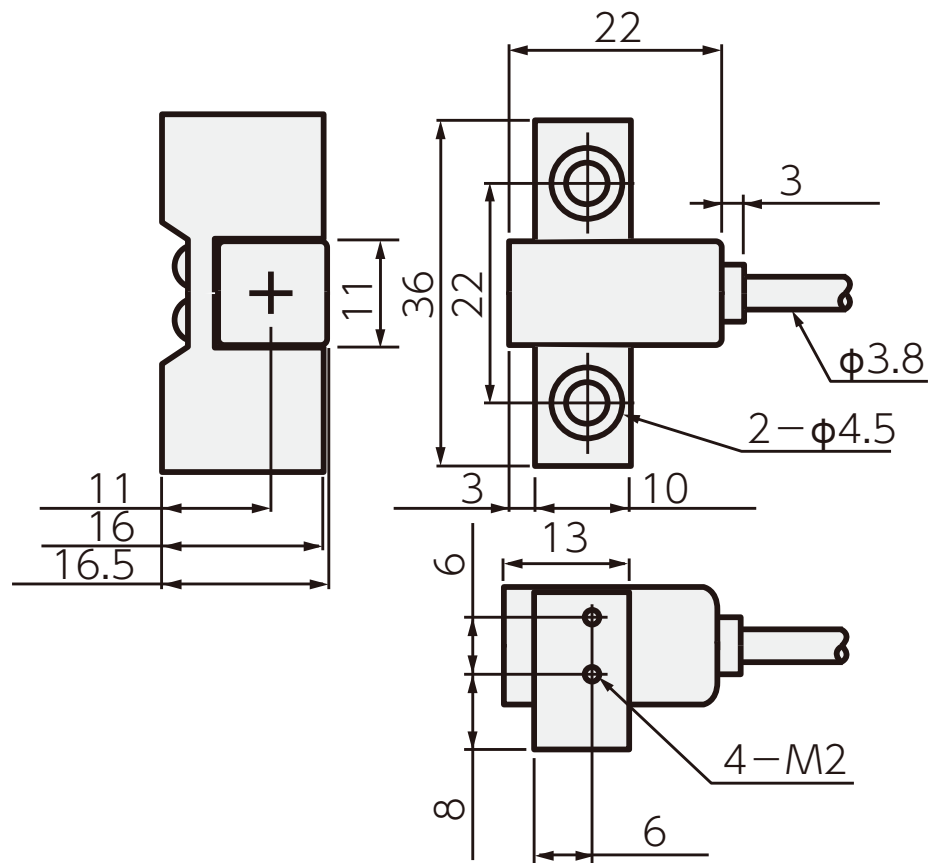

Outer dimensions

PG-104

PH-100/500

Unit: mm