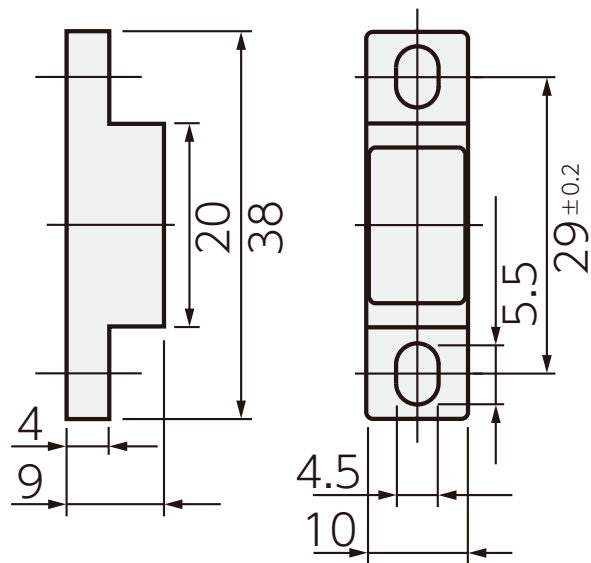

Outer dimensions

PG-104

PH-100/500

Unit: mm